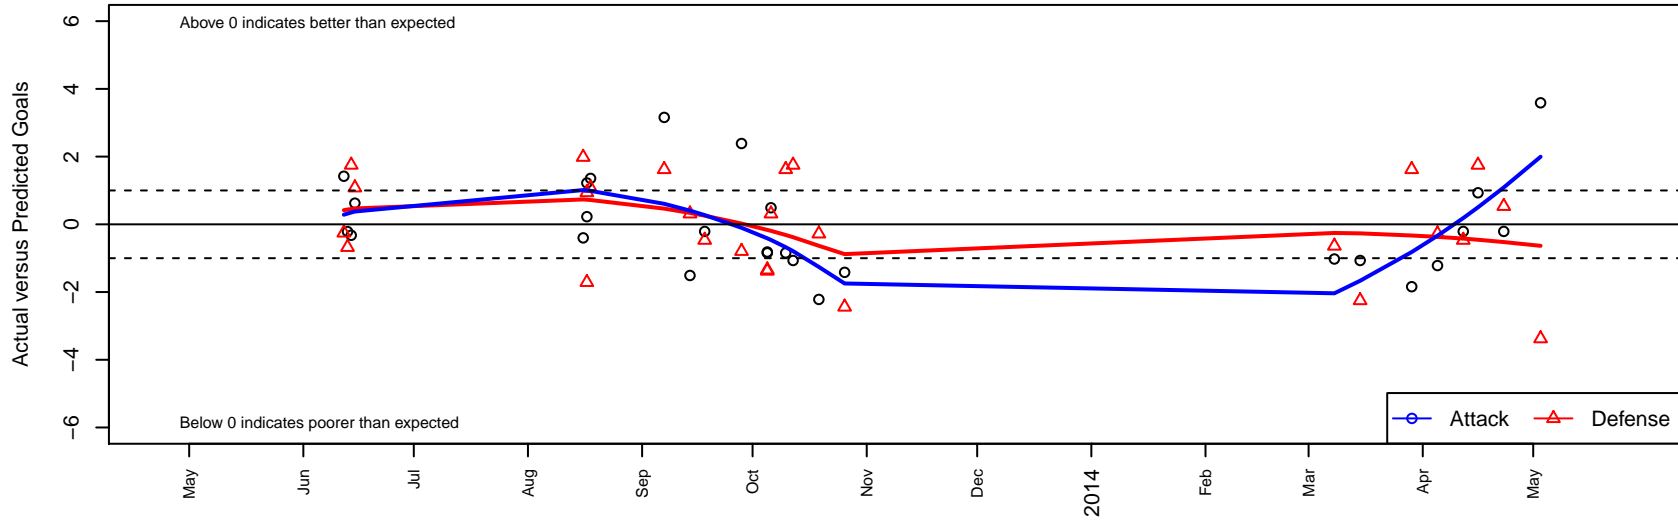

Idaho Rush Nike G99

, ID
 G99 total strength=1015
 attack=2.78 defense=1.59
 fall league = Idaho D3 Division 1 U14, Spr Idah
 alt names used:
 IDAHO RUSH NIKE (WC) (ID)
 Idaho Rush Premier G99
 IDAHO RUSH PREMIER
 IDAHO RUSH PREMIER (ID)

Venues played:
 Pres Cup Regionals Division 1 U13
 Mt Hood Challenge GU14 Premier
 Idaho D3 Division 1 U14
 GEM State Challenge U14G Gold U14
 Spr Idaho D3 U14 Girls Divison 1 U14

Idaho Rush Nike G99
 Dots are actual minus expected GF (blue circles) and GA (red triangles).
 Blue line is smoothed change in attack strength. Red is smoothed change in defense strength.